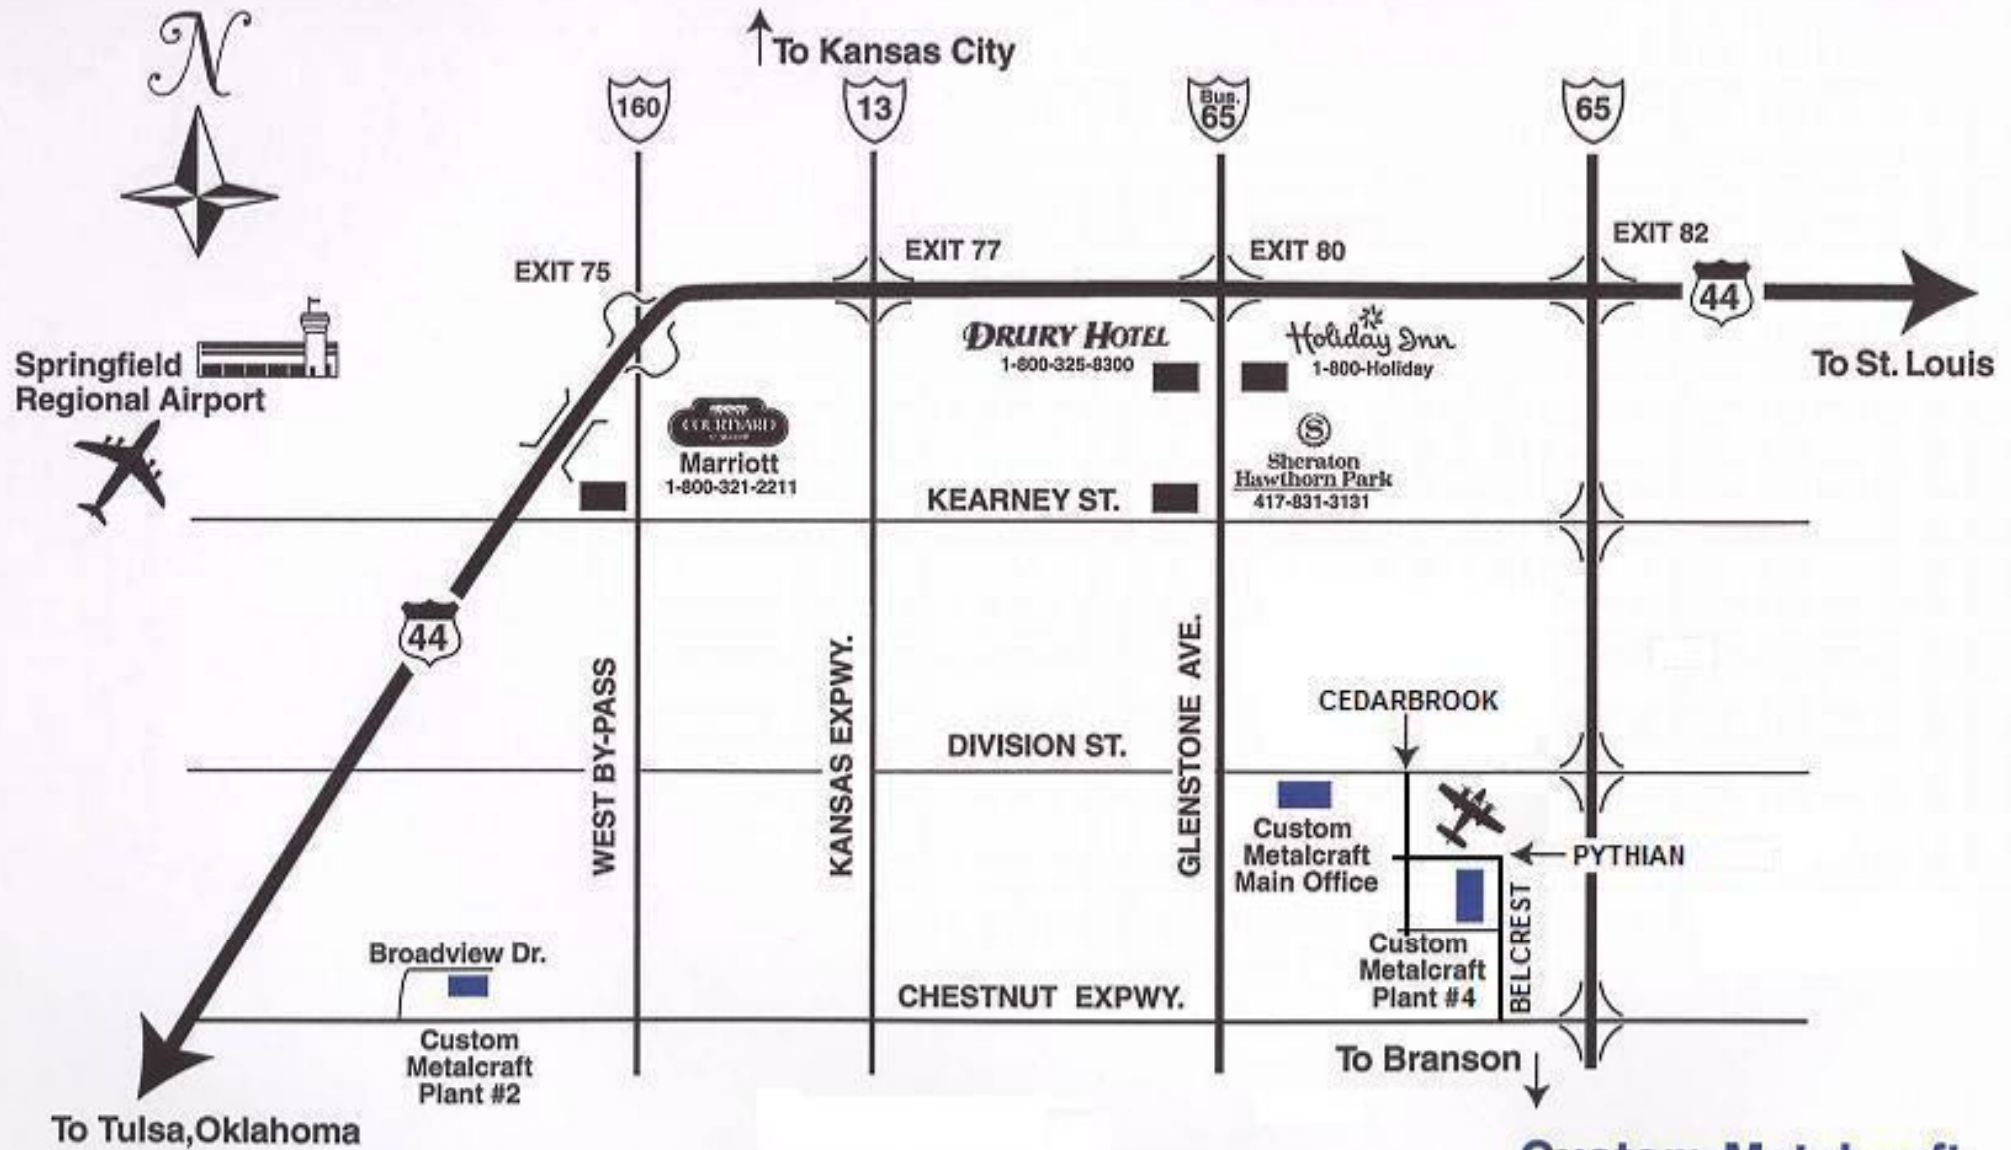

Custom METALCRAFT[®] INC. "when QUALITY counts"

Custom Metalcraft - Plant #2
 4724 W. Farm Road 130 • Springfield, MO 65802
 Phone: (417) 862-0103 • Fax: (417) 862-0131

Custom Metalcraft - Plant #4
 851 N. Belcrest • Springfield, MO 65802
 Phone: (417) 831-1528 • Fax: (417) 831-1578